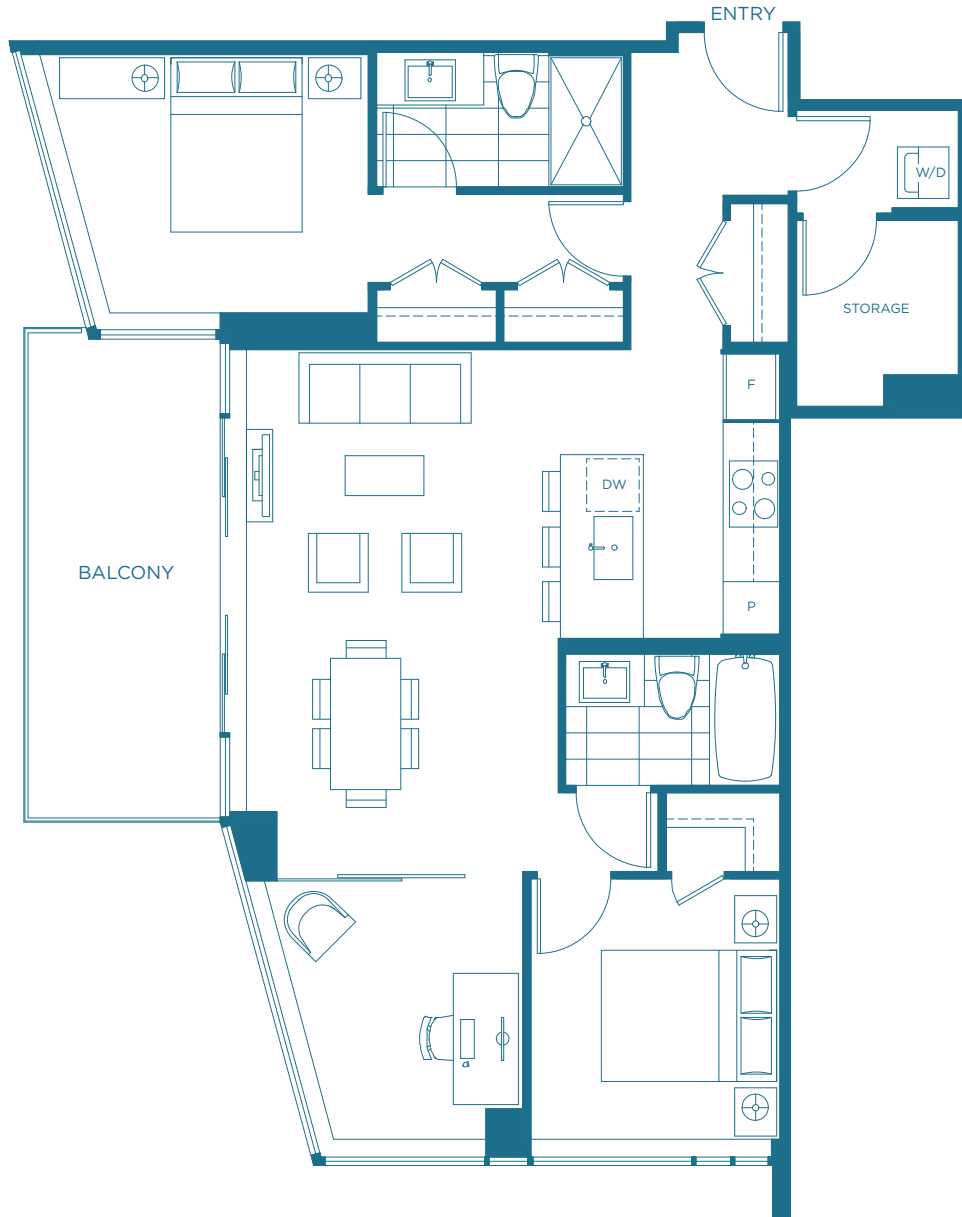

E1

TWO BEDROOM + DEN
1,062 SF

LEVEL 4 - 14

Concert reserves the right to make modifications and changes to the floorplans. Suite size, dimensions and floorplan layouts are approximate and may vary. Kitchen islands are included in the following plan types TH 1 - TH 7, D6, D8, D9, E1 & E2. E. & O. E. July 2015