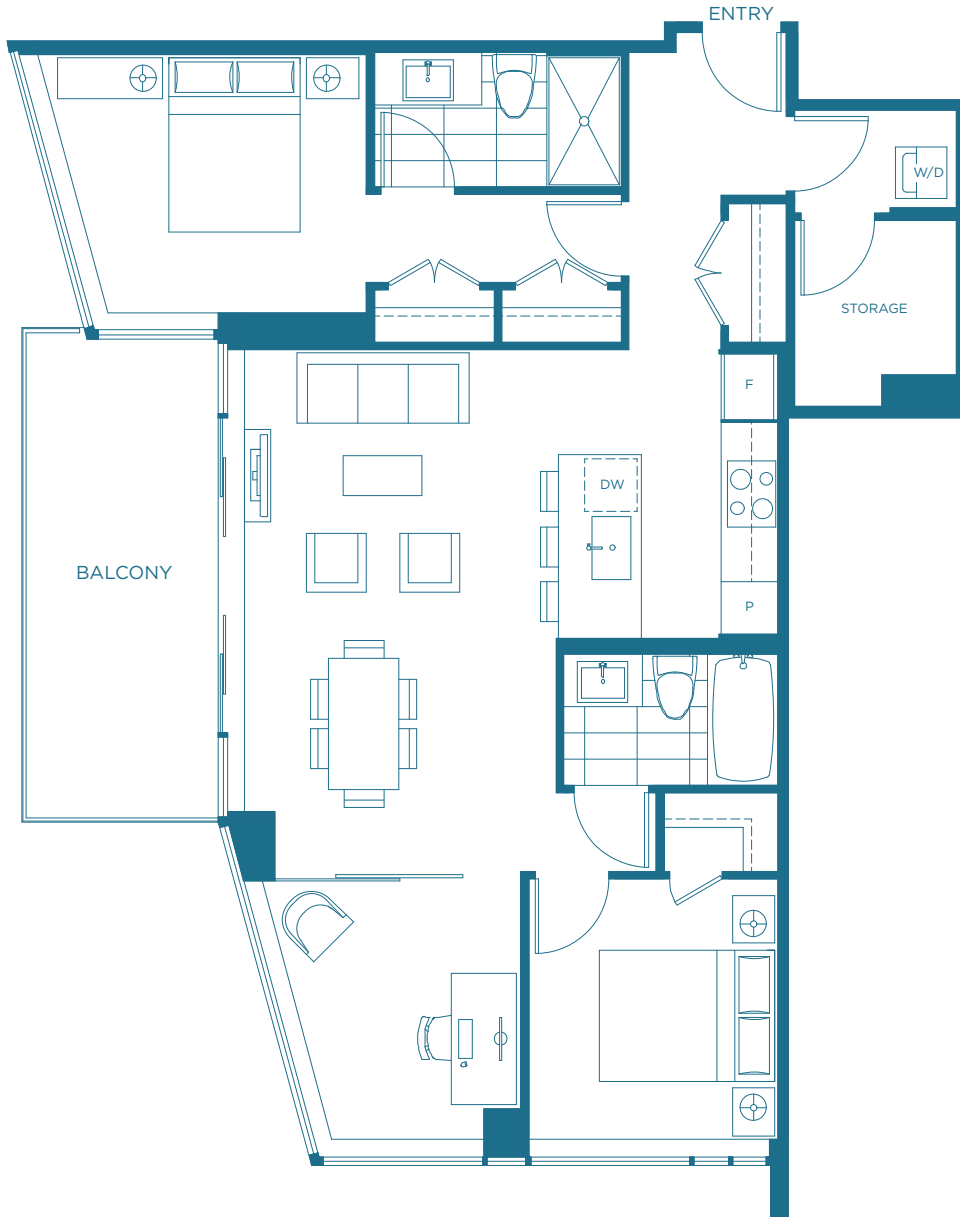

# E1

TWO BEDROOM + DEN  
1,062 SF

LEVEL 4 - 14

Concert reserves the right to make modifications and changes to the floorplans. Suite size, dimensions and floorplan layouts are approximate and may vary. Kitchen islands are included in the following plan types TH 1 - TH 7, D6, D8, D9, E1 & E2. E. & O. E. July 2015