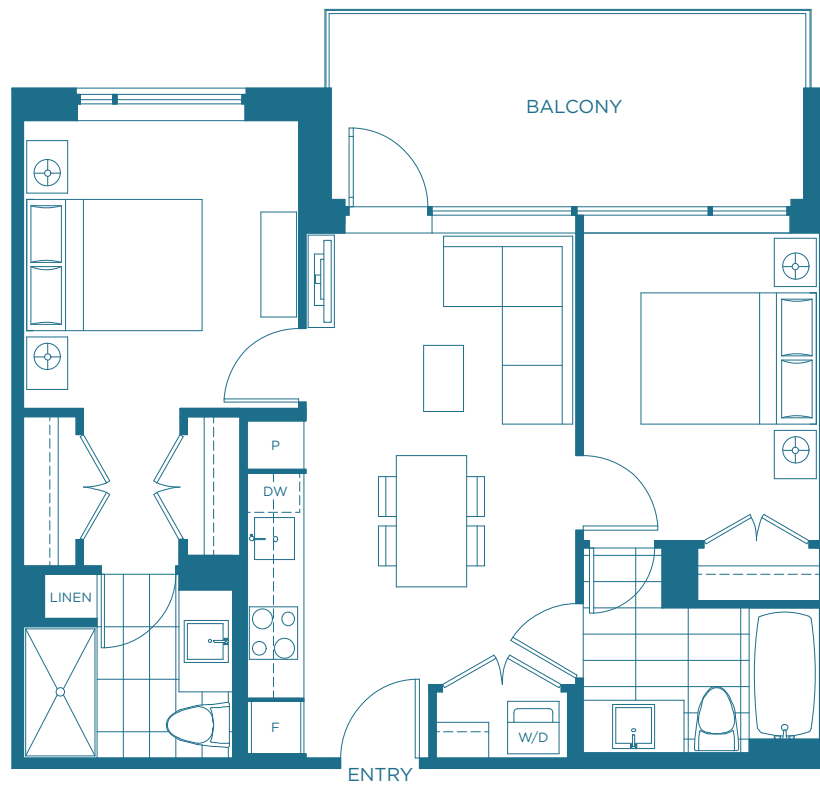

D1

TWO BEDROOM
722 SF

LEVEL 6 - 7

Concert reserves the right to make modifications and changes to the floorplans. Suite size, dimensions and floorplan layouts are approximate and may vary. Kitchen islands are included in the following plan types TH 1 - TH 7, D6, D8, D9, E1 & E2. E. & O. E. July 2015