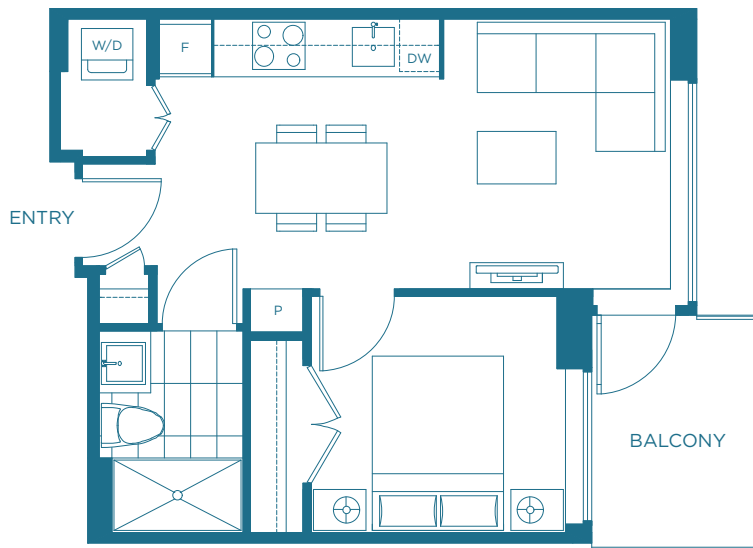

B1

ONE BEDROOM
446 SF

LEVEL 8 - 14

Concert reserves the right to make modifications and changes to the floorplans. Suite size, dimensions and floorplan layouts are approximate and may vary. Kitchen islands are included in the following plan types TH 1 - TH 7, D6, D8, D9, E1 & E2. E. & O. E. July 2015