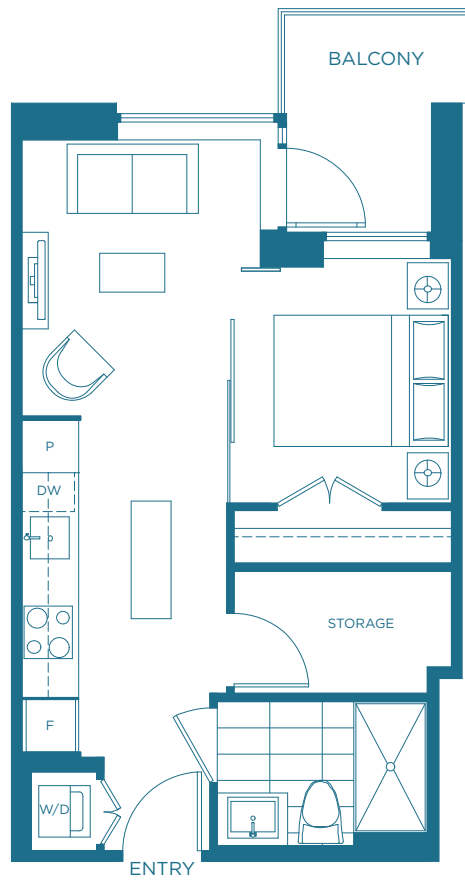

A1

ONE BEDROOM
453 SF

LEVEL 2 - 5

Concert reserves the right to make modifications and changes to the floorplans. Suite size, dimensions and floorplan layouts are approximate and may vary. Kitchen islands are included in the following plan types TH 1 - TH 7, D6, D8, D9, E1 & E2. E. & O. E. July 2015