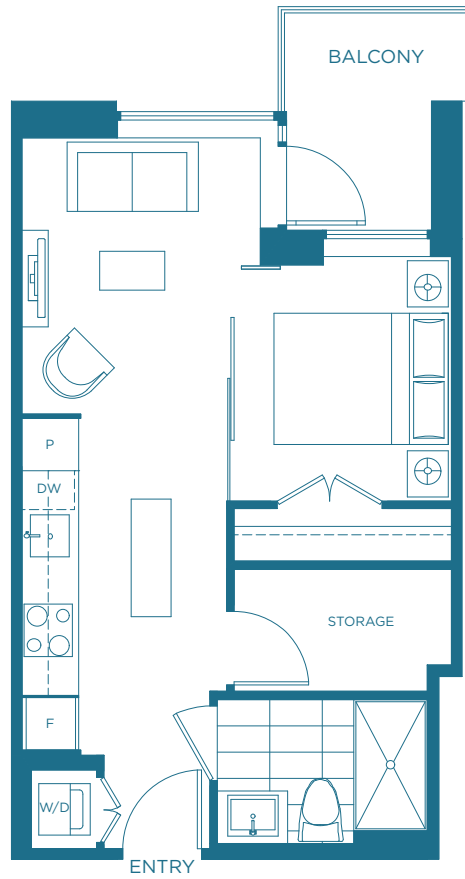

A1

ONE BEDROOM
453 SF

LEVEL 2 - 5

Concert reserves the right to make modifications and changes to the floorplans. Suite size, dimensions and floorplan layouts are approximate and may vary. Kitchen islands are included in the following plan types TH 1 - TH 7, D6, D8, D9, E1 & E2. E. & O. E. July 2015