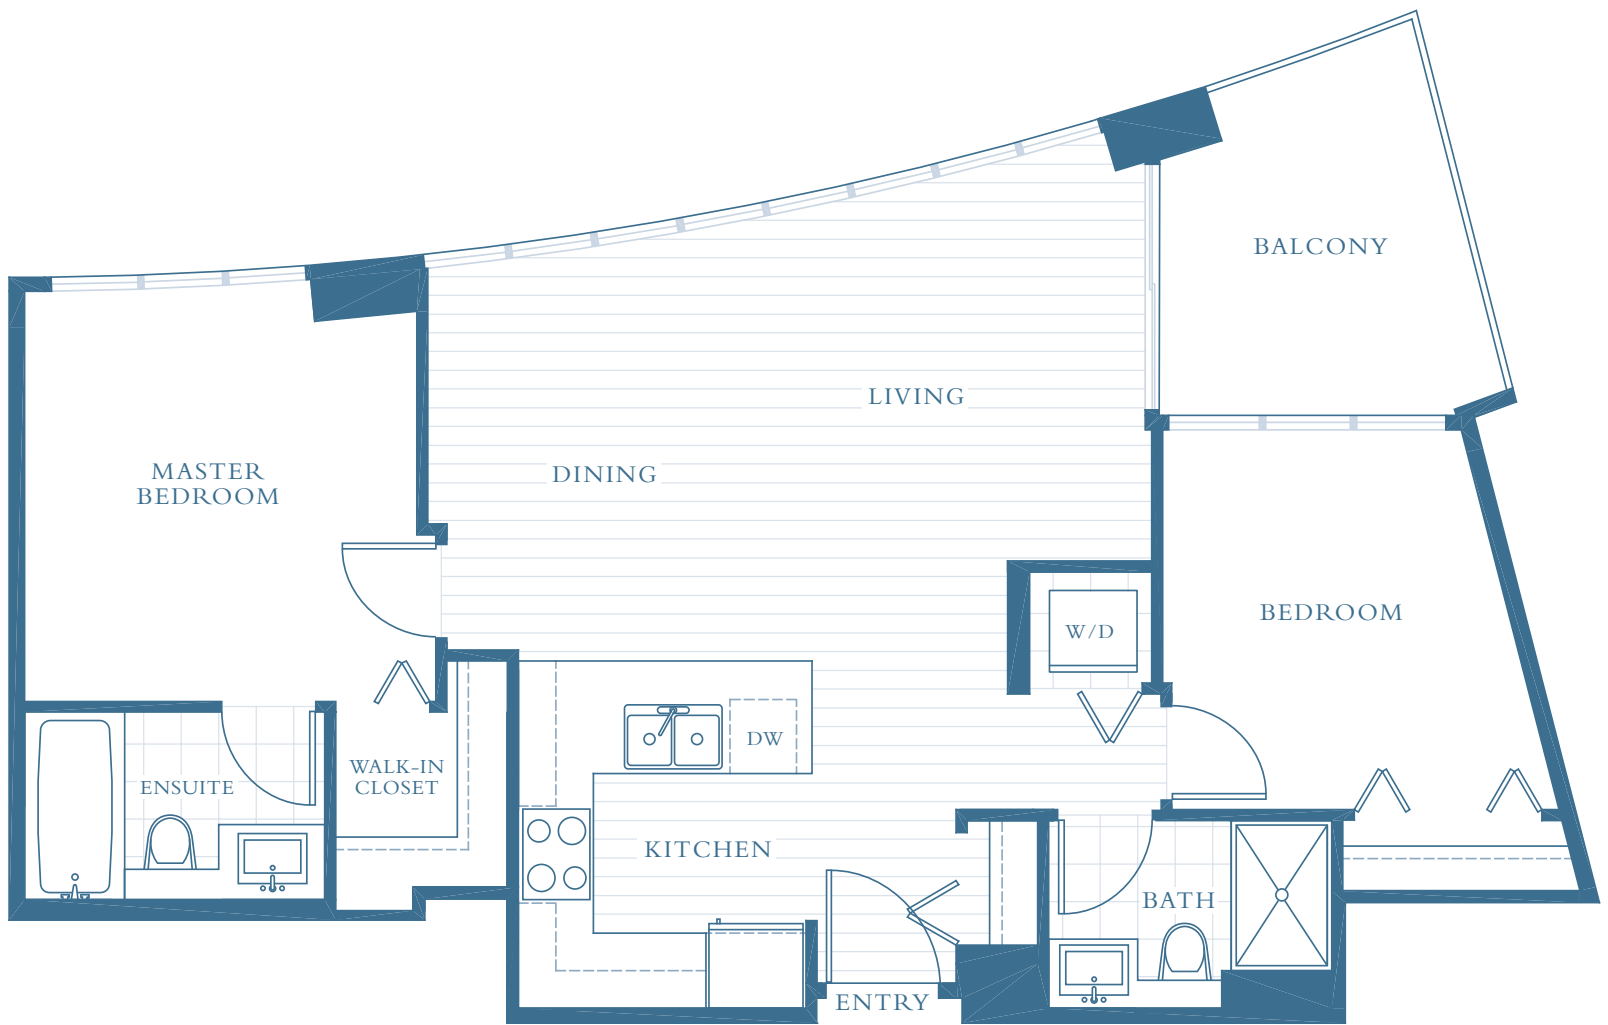

Aviara.

D SOUTHEAST

2 Bedroom, 2 Bathroom, Approx. 769 sq. ft.

Floors 3 - 35