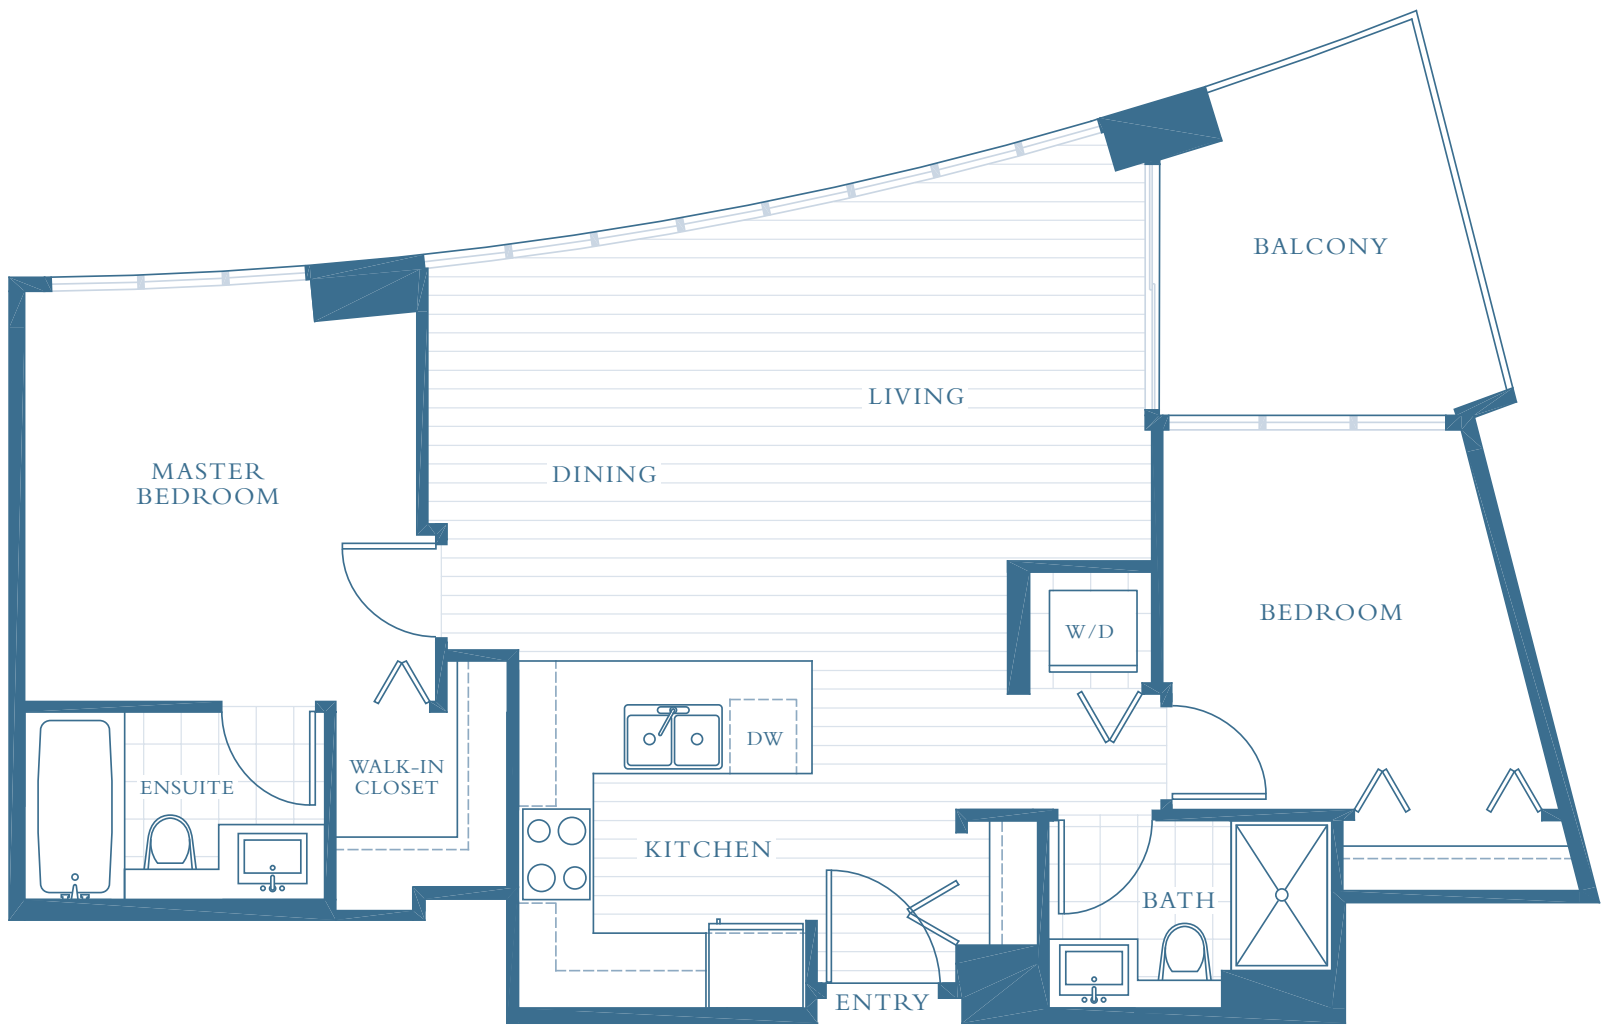

# D SOUTHEAST

2 Bedroom, 2 Bathroom, Approx. 769 sq. ft.

Floors 3 - 35