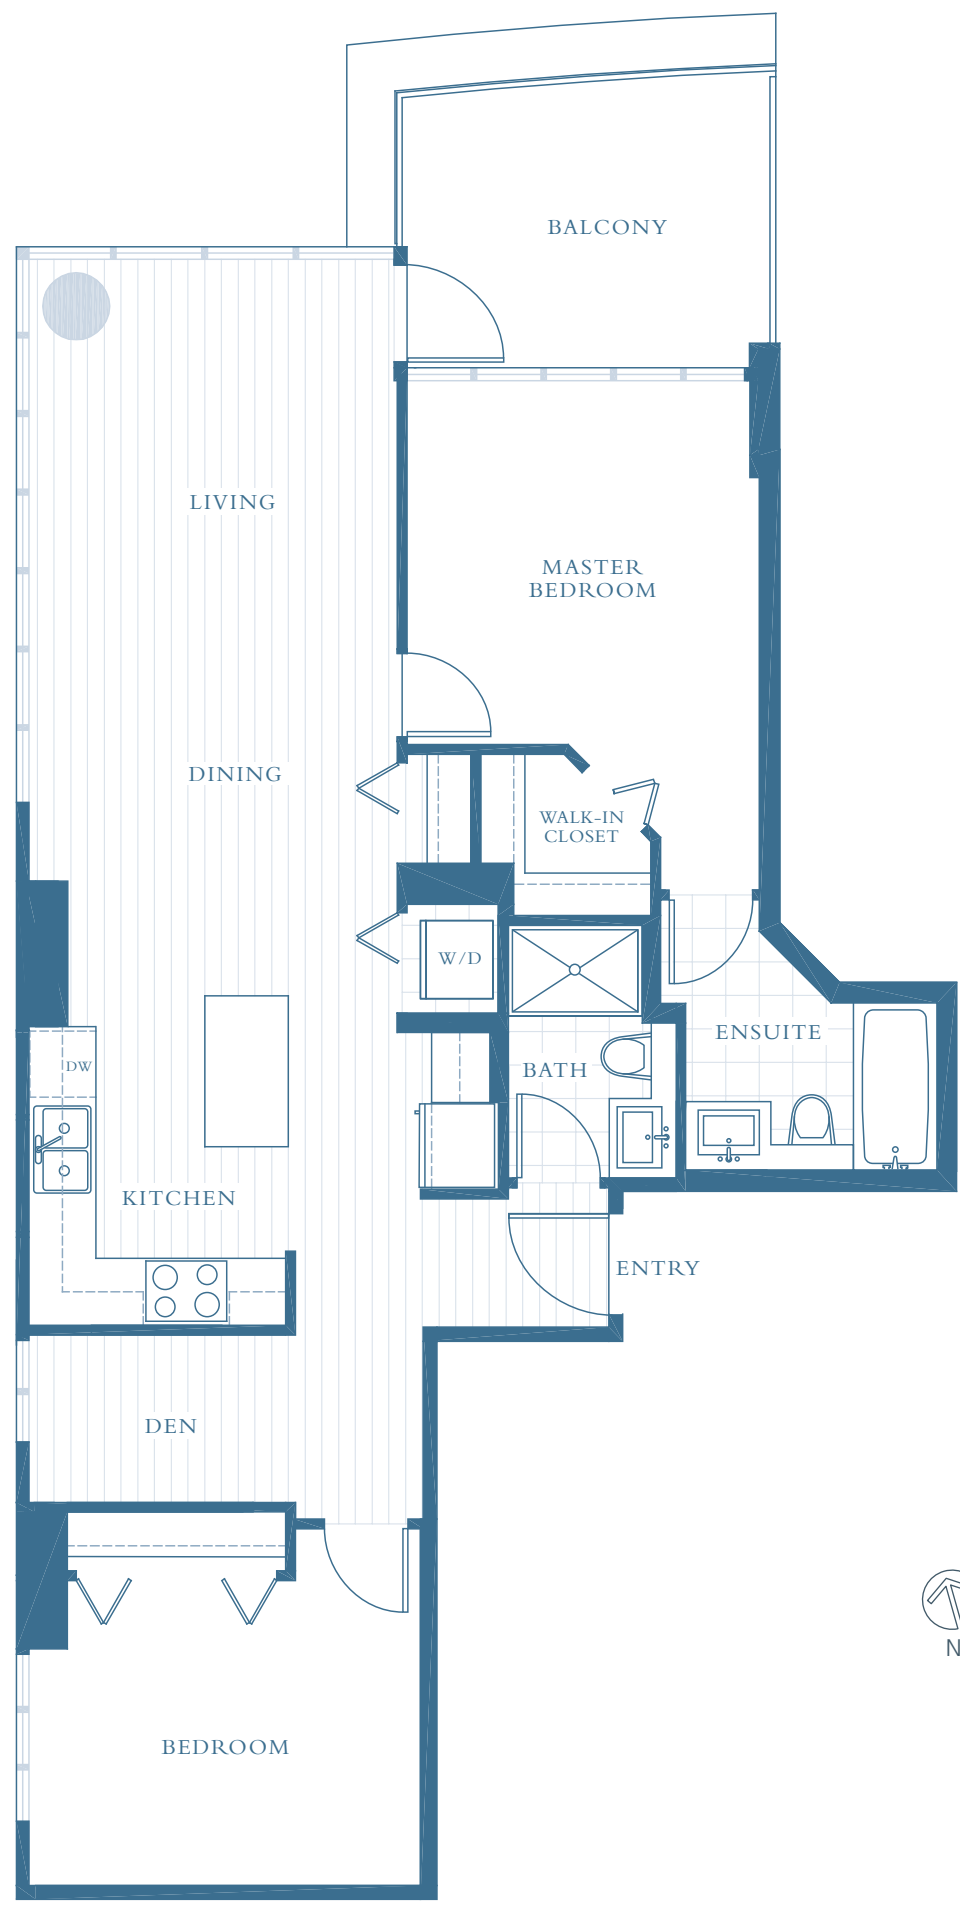

# A SOUTH

2 Bedroom & den, 2 Bathroom, Approx. 942 sq. ft.

Floors 3 - 35