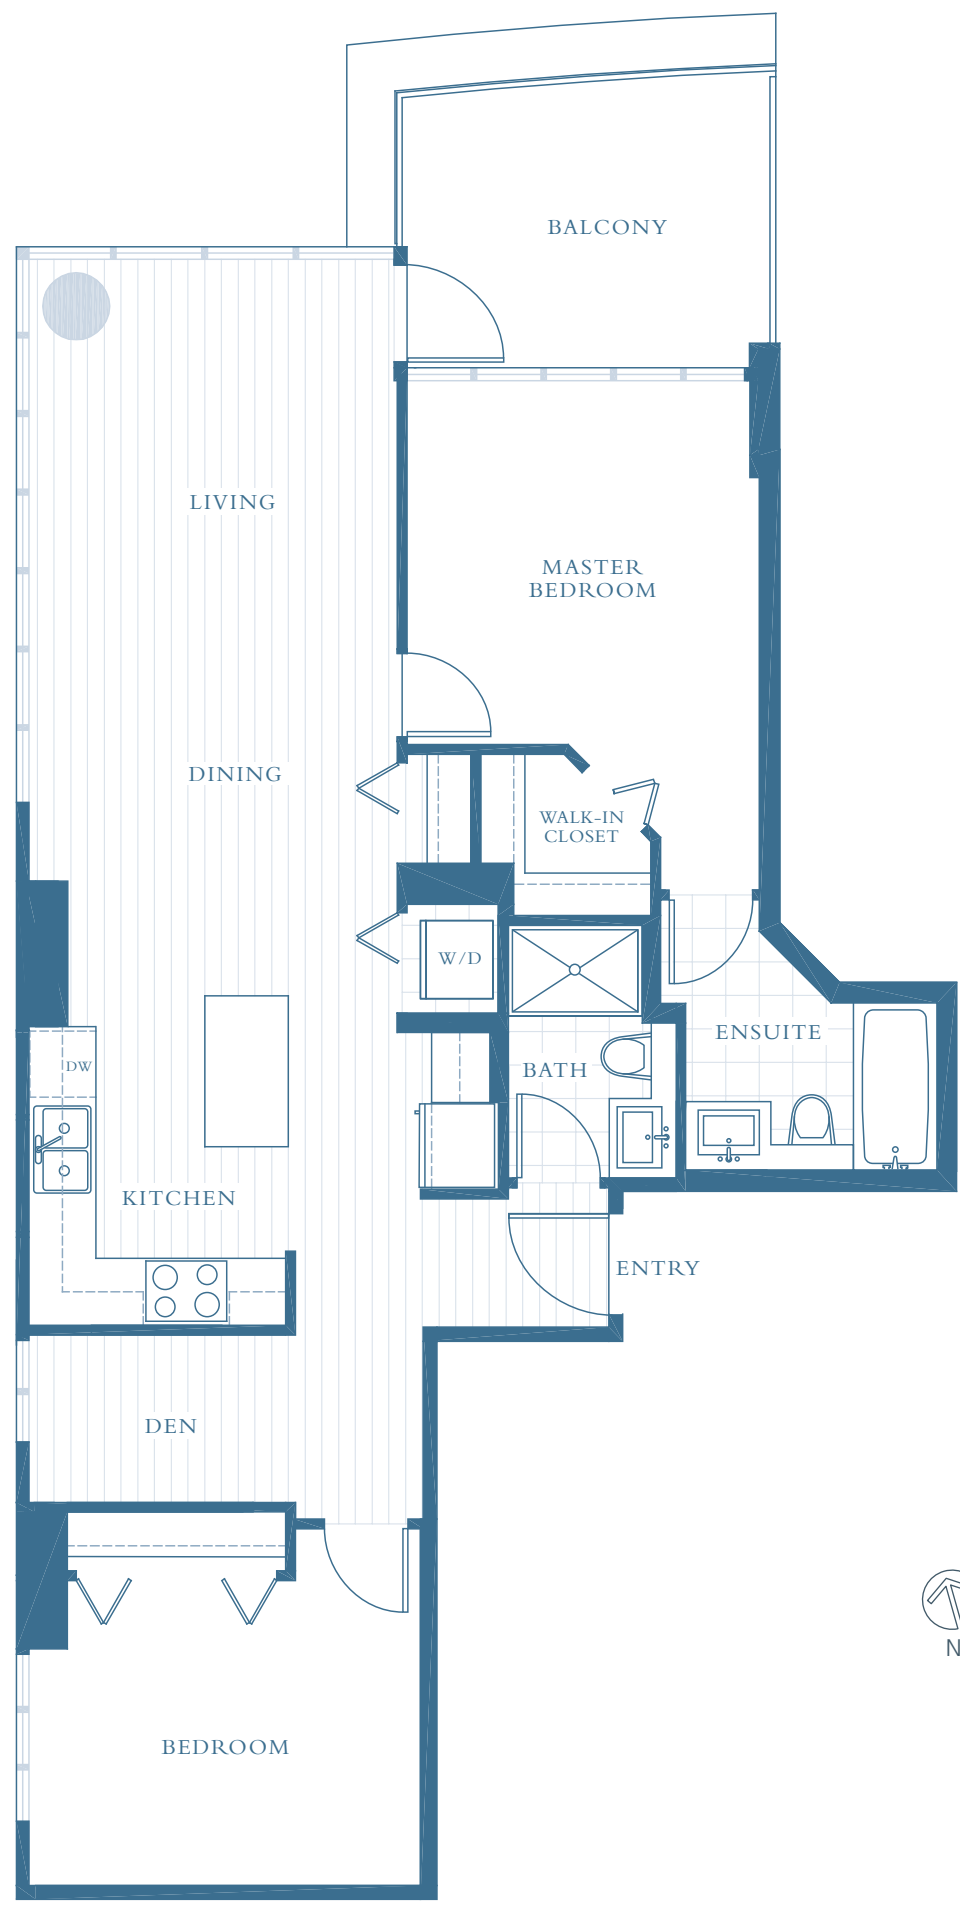

A SOUTH

2 Bedroom & den, 2 Bathroom, Approx. 942 sq. ft.

Floors 3 - 35